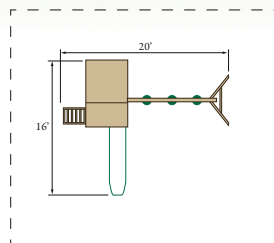

## ◀ Tree House:

**Standard:** 5x8 Tower with Tree House, Step Ladder, Hand Rail, 5x7 Sandbox with Sandbox Railing, 10' Wonder Wave Slide, Telescope, 3-Position 7' A-frame Swing Beam, Two Belt Swings, Trapeze & (6) Anchors