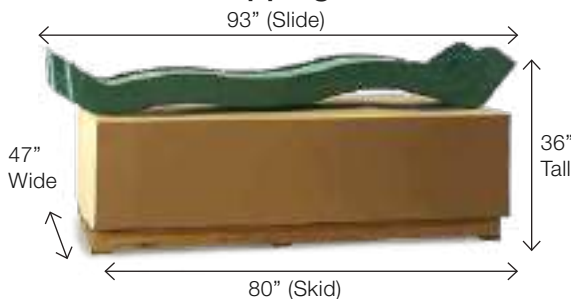

▽ Summit Shipping Dimensions: