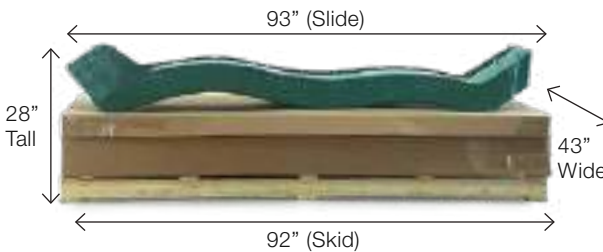

▽ Ridge Shipping Dimensions: