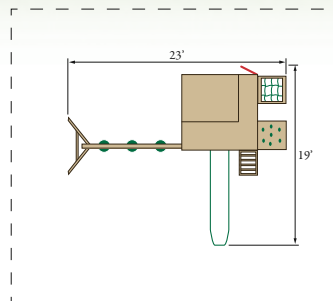

△ Expedition:

Standard: 8x8 Tower with 5x6 Playhouse Step Ladder, Hand Rail, Door, Two Windows, Wrap-around Porch, Tire Swing, & 8x8 Sandbox, Green Poly Slats, 10' Wonder Wave Slide, Tic-Tac-Toe Panel, Rock Wall, Cargo Net, Red Fireman's Pole, 3-Position 8' high Swing Beam, * Belt Swing, Plastic Glider, * Full Bucket Child's Seat, & (6) Anchors (*with soft grip chain)