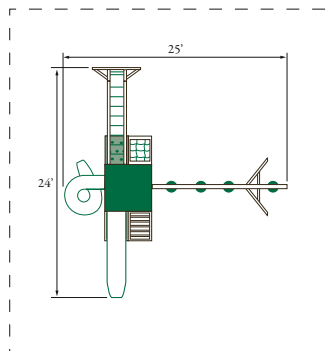

## ◀ Dimensions:

**Tower:**  
Platform Height: 5'  
Platform Dimensions: 5'x5'  
**Overall Footprint:** 25'x24'  
**Recommended**  
Playground Area: 35'x36'  
**Border:** 142'  
**Wood Mulch:** 16 cu. yd.  
**Rubber Mulch:** 5 tons