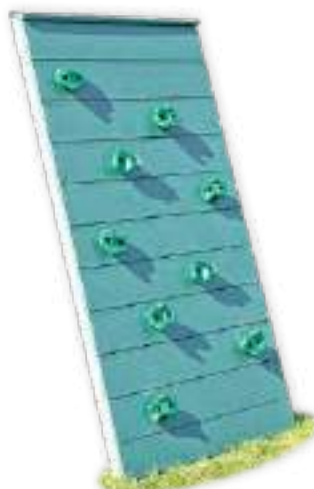

5' & 7' Rock Wall
Avail. in blue, green, or red