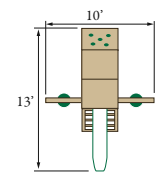

Quick Ship Series

Ridge

◁ Ridge:

Standard: Tower with Tarp Roof, 8' Wave Slide, Rock Wall, Step Ladder, 40"x40" Sandbox, 2-Position 7' high Swing Beam, & 2 Belt Swings. Shown without stain (left) and with canyon brown stain (above right).

Footprint:
↕

▽ Rock Wall:

Quick Ship Series

Summit

◁ Summit:

Standard: Tower with Tarp Roof, Tire Swing, Ladder, Rock Climbing Wall, 8' Wave Slide, 2-Position 7' high Swing Beam, & 2 Belt Swings. Shown with canyon brown stain (left) and without stain (right).

Footprint:
↕

▽ Rock Wall: