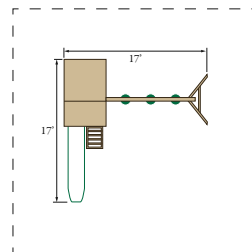

## ◀ Jefferson:

**Standard:** 5x8 Tower with Step Ladder, Hand Rail, 5x7 Sandbox, Tarp Roof, 10' Wonder Wave Slide, Captain's Wheel, 3-Position 8' high Swing Beam, \* Two Belt Swings, Plastic Glider. (\*with soft grip chain)