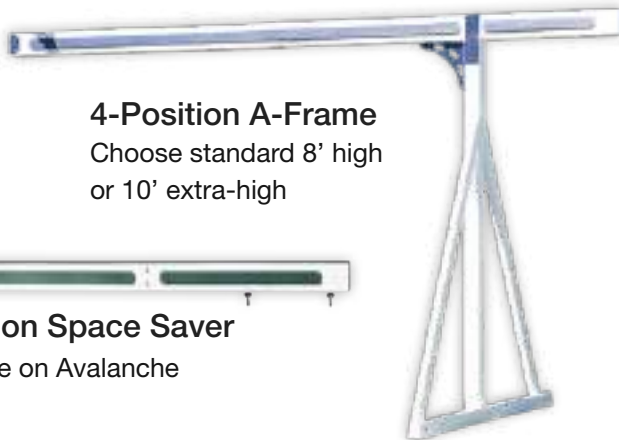

3-Position A-Frame
Choose standard 8' high
or 10' extra-high