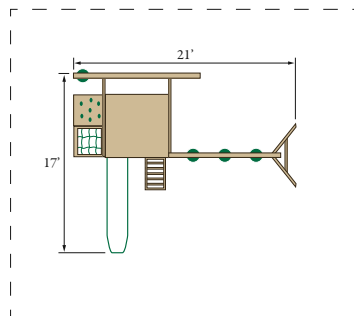

◁ Dimensions:

Tower:
Platform Height: 5'
Platform Dimensions: 6'x6'
Overall Footprint: 21'x17'
**Recommended
Playground Area:** 33'x29'
Border: 124'
Wood Mulch: 12 cu. yd.
Rubber Mulch: 4 tons