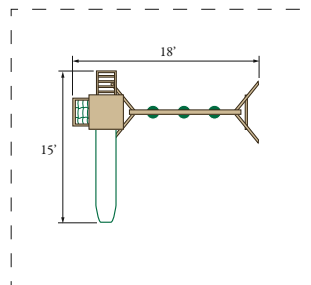

◀ Ranger: Dimensions

Platform Height: 5'
Platform Dimensions: 32"x42"
Overall Footprint: 18'x15'
Recommended
Playground Area: 30'x27'
Border: 114'
Wood Mulch: 10 cu. yd.
Rubber Mulch: 3.5 tons