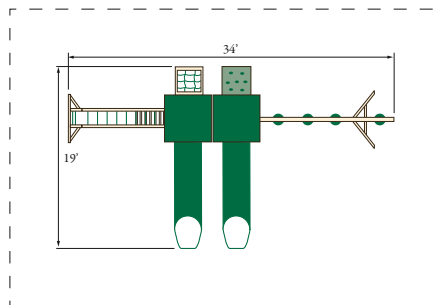

◀ 5x10 Denali: Features

Featuring: 5x10 Tower with Step Ladder, Hand Rail, 5x10 Sandbox, Two Tarp Roofs, Bubble Panel, Cargo Net, Rock Wall, 5' Tunnel Express Slide, 7' Tunnel Express Slide, 10' Climbing Set, Hammock Swing, 4-Position 10' high Swing Beam, * Two Belt Swings, * Plastic Glider, * Buoy Ball, Megaphone, Spotlight & (8) Anchors.
(*with soft grip chain)