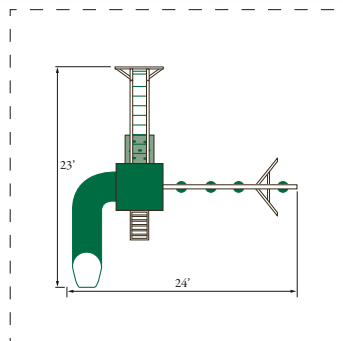

◀ 5x5 Boulder:

Featuring: 5x5 Tower with Step Ladder, Hand Rail, 5x5 Sandbox, Gable Roof, 5' Sidewinder Slide, Rock Wall, 10' Climbing Set, 4-Position 8' high Swing Beam, * Two Belt Swings, * Plastic Glider, Child's Seat with Rope, & (8) Anchors. (*with soft grip chain)