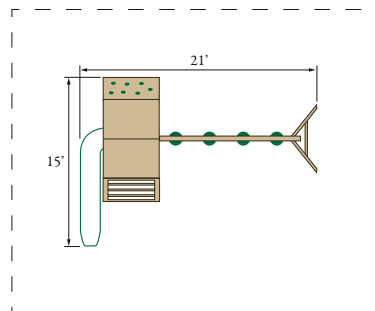

### ◁ Dimensions:

**Tower:**  
Platform Height: 5'  
Platform Dimensions: 4'x6'  
**Overall Footprint:** 21'x15'  
**Recommended  
Playground Area:** 33'x27'  
**Border:** 120'  
**Wood Mulch:** 11 cu. yd.  
**Rubber Mulch:** 3.5 tons