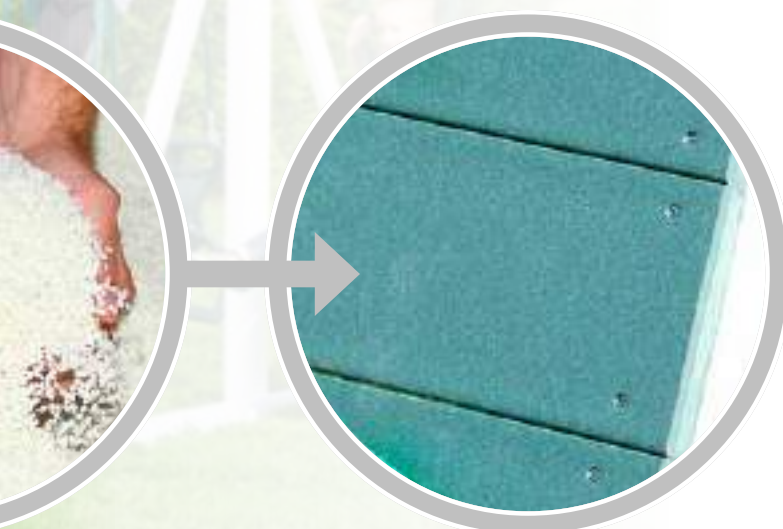

Benefits of Plastic Lumber

▷ Longevity

Plastic lumber is an incredibly strong and durable building material that will last through extreme weather and years of even the toughest abuse. It is also resistant to marine borers, termites, fungus, salt, and oils. With a 50 year warranty, your play set will give you peace of mind that it will remain a strong, beautiful part of your property for years to come.

▷ Low Maintenance

No Rotting or Splintering

Since plastic lumber is impervious to moisture, it doesn't rot or crack, and insects cannot make their homes inside the boards. It also won't break down when it's exposed to the sun day after day.

No Painting or Staining

Plastic lumber won't absorb moisture from rain, snow, and other forms of precipitation or condensation. The color is manufactured throughout the entire product with UV inhibitors, so exposure to UV light will not fade it. Plastic lumber can simply be cleaned with water or pressure washed to look as good as new.