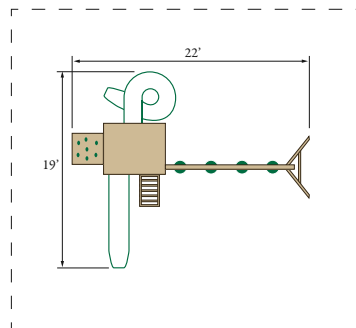

◀ Dimensions:

Tower:
Platform Height: 5'
Platform Dimensions: 5'x5'
Overall Footprint: 22'x19'
Recommended
Playground Area: 34'x31'
Border: 130'
Wood Mulch: 13 cu. yd.
Rubber Mulch: 4.5 tons