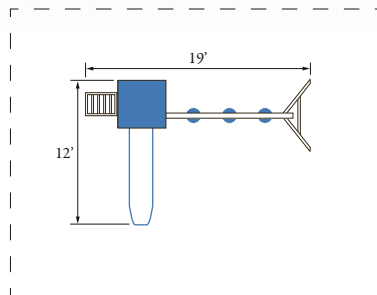

▷ Dimensions:

Tower:
Platform Height: 5'
Platform Dimensions: 4'x4'
Overall Footprint: 19'x12'
Recommended
Playground Area: 31'x24'
Border: 110'
Wood Mulch: 9 cu. yd.
Rubber Mulch: 3 tons