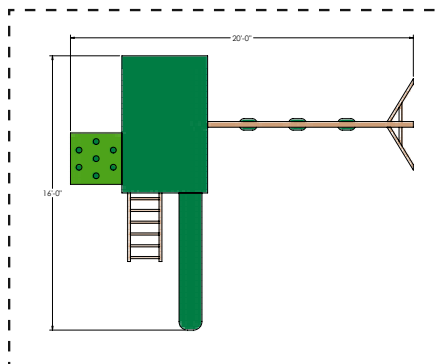

◀ Churchill:

Featuring: 5x8 Tower, 5x5 Playhouse, 5x5 Sandbox, Two Windows, Door with Window, 10' Wonder Wave Slide, 3-Position 8' high Swing Beam, * Two Belt Swings, Ladder Hand Rail, 5' Rock Wall, * Trapeze & (6) Anchors. (*with soft grip chain)