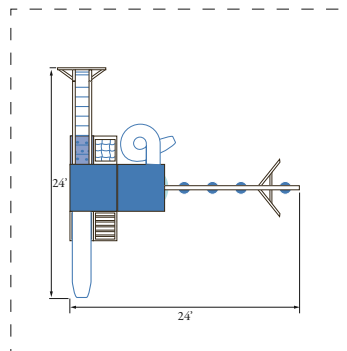

◀ Concord:

Featuring: Two 5x5 Platforms with Tire Swing, Step Ladder, Hand Rail, Rock Wall, & Cargo Net, Two Tarp Roofs, 7' Tornado Tube Slide, 10' Avalanche Slide, 10' Climbing Set, 4-Position 10' high Swing Beam, Hammock Swing, * Belt Swing,* Trapeze, * Plastic Glider, * Full Bucket Child's Seat, Bubble Panel, Red Fireman's Pole, Binoculars & (8) Anchors. (*with soft grip chain)