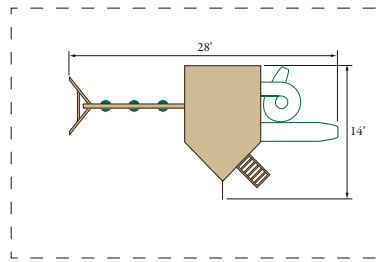

◁ Voyager: Features

Featuring: Crow's Nest, 7' Turbo Tube Slide, 10' Wonder Wave Slide, Hand Rail, Fireman's Pole, Captain's Wheel, 3-Position 8' high Swing Beam, *Two Belt Swings, Plastic Glider, & (2) Anchors (*with soft grip chain)

◁ Voyager: Dimensions

Play Deck Heights:

Ground level, 5' & 7'

Approx. Play Deck Area:

8'x14' (Total all levels)

Overall Footprint: 28'x14'

Recommended

Playground Area: 40'x26'

Border: 132'

Wood Mulch: 13 cu. yd.

Rubber Mulch: 4.5 tons